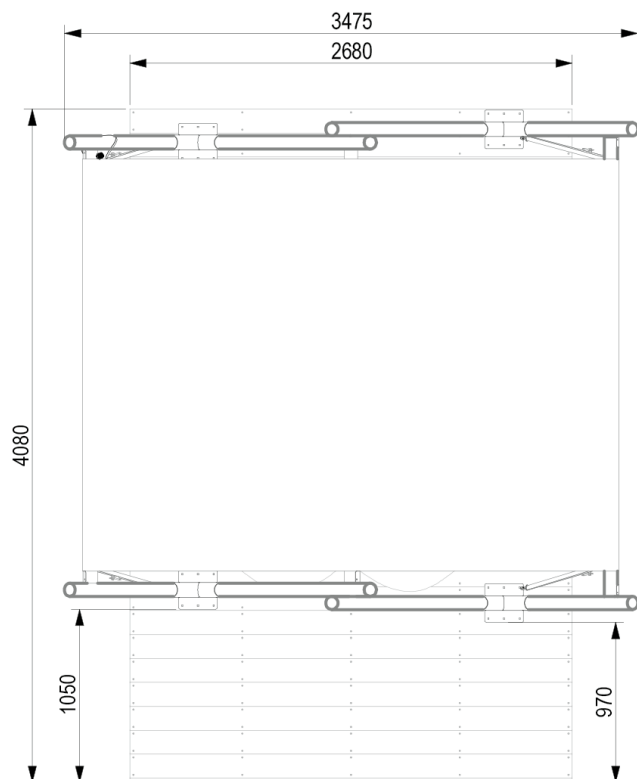

A shape that optimises the amount of floor space, while the sloping frame creates a sense of space inside.

## General features

Tent area: 5.5 m<sup>2</sup>.  
Terrace area: 5.4 m<sup>2</sup>.  
Number of bedrooms: 1.

## Structure

Framework: autoclaved pine, 68 x 68 mm + galvanised steel connectors and aged iron-coloured polyester paint.

Colour: beige  
Height: 271 cm  
Width: 347 cm  
Depth: 311 cm