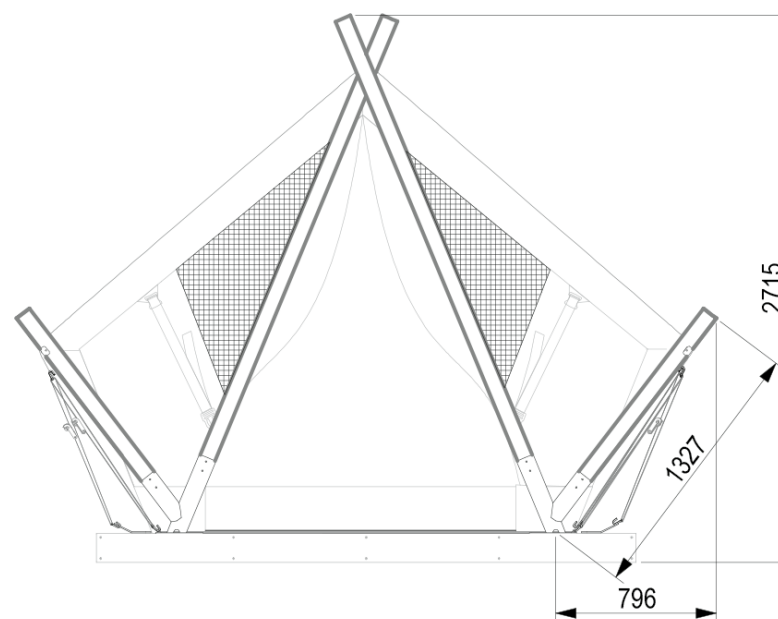

A shape that optimises the amount of floor space, while the sloping frame creates a sense of space inside.

## Structure

Framework: autoclaved pine, 68 x 68 mm + galvanised steel connectors and aged iron-coloured polyester paint.

Colour: beige  
Height: 271 cm  
Width: 347 cm  
Depth: 311 cm